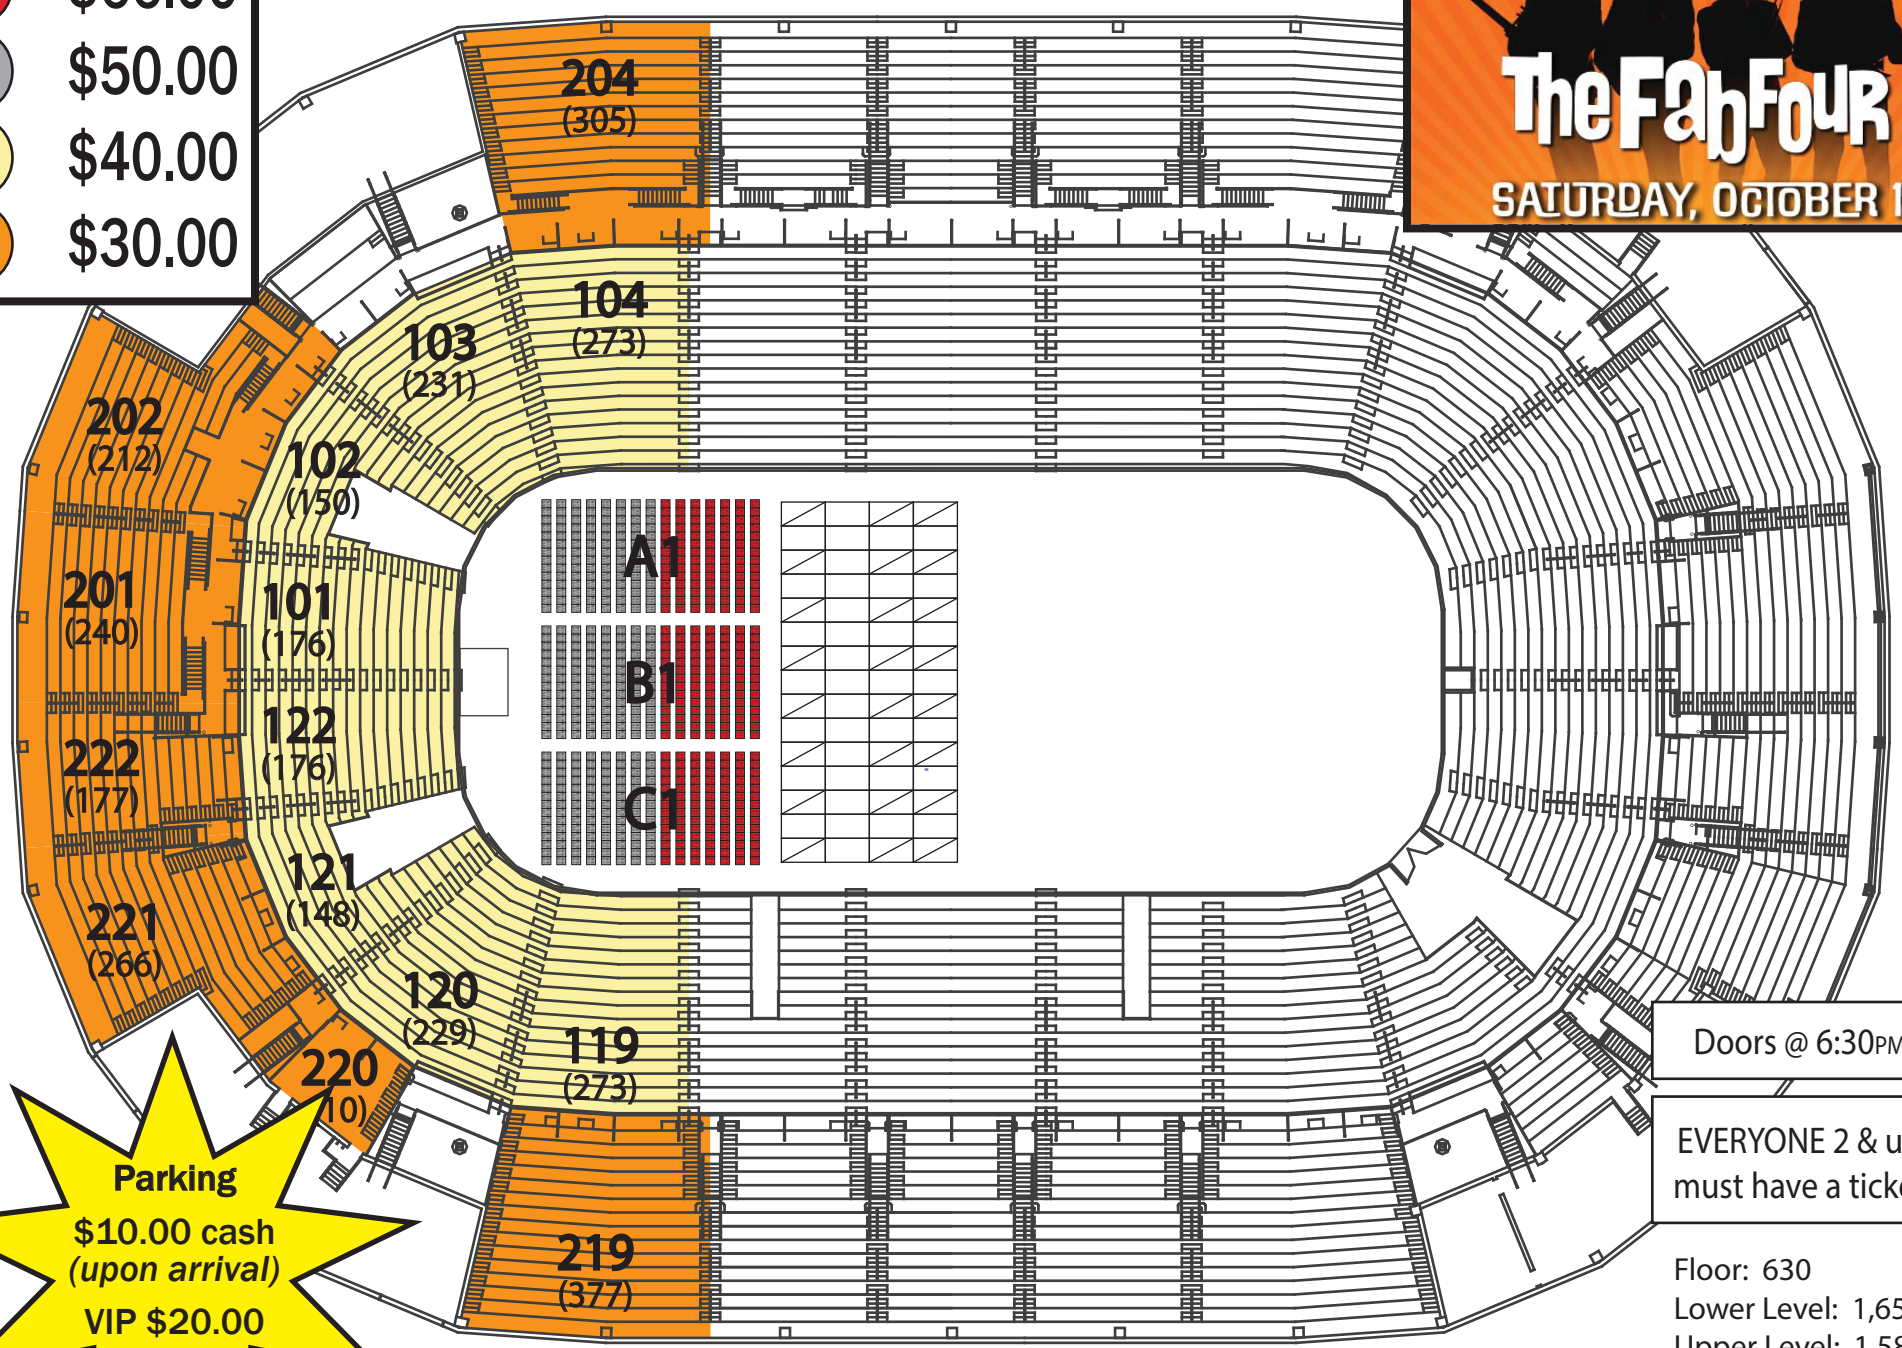

- 1 \$66.00
- 2 \$50.00
- 3 \$40.00
- 4 \$30.00

**\*\*Ticket Prices Include \$3.00 in Fees\*\***

**Parking**  
 \$10.00 cash  
*(upon arrival)*  
 VIP \$20.00

Doors @ 6:30PM

EVERYONE 2 & up  
 must have a ticket

Floor: 630  
 Lower Level: 1,656  
 Upper Level: 1,587  
 Total: 3,873