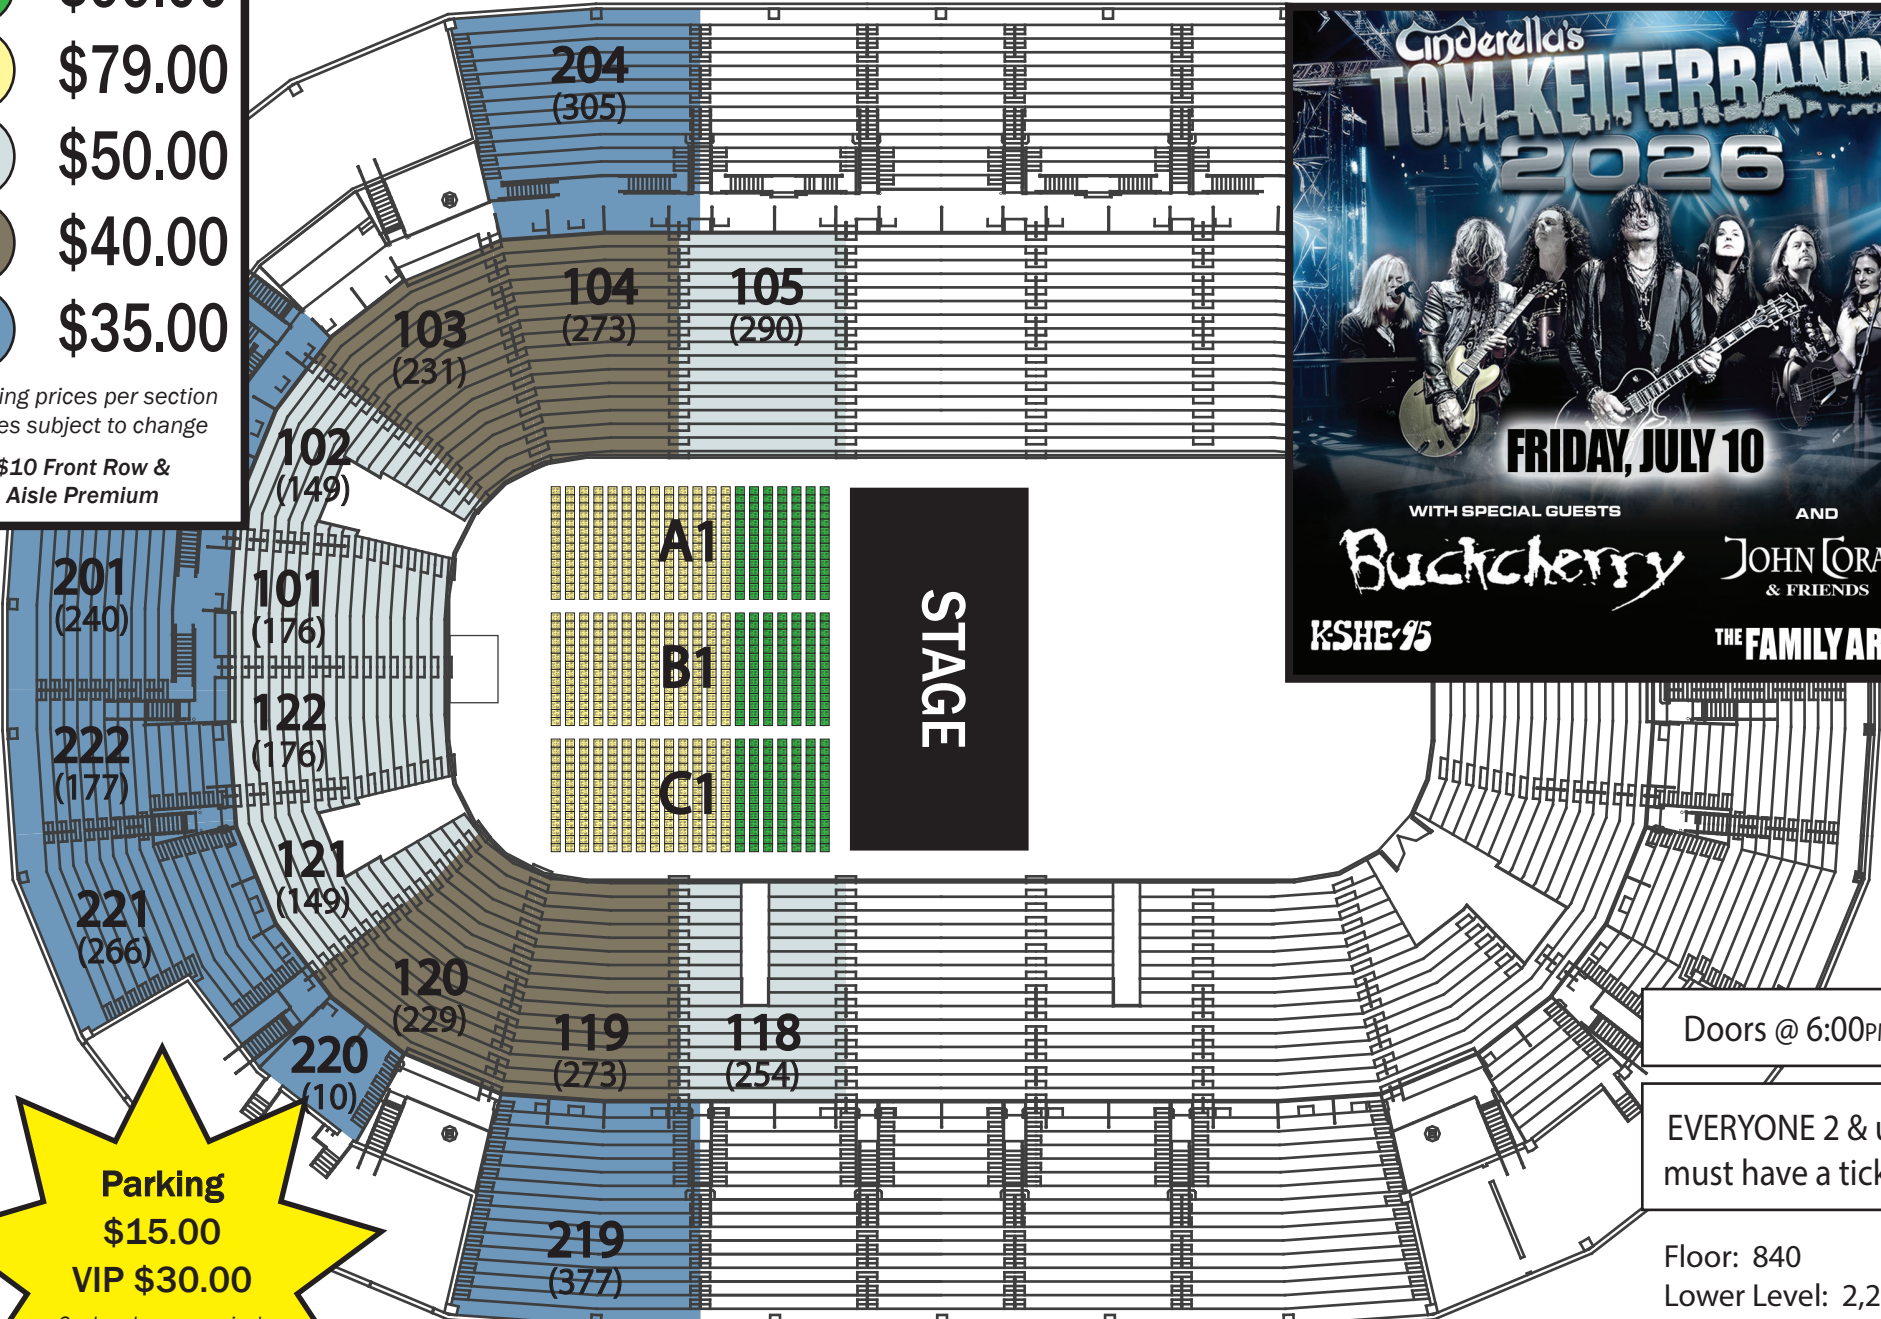

****Ticket Prices Include \$3.00 in Fees****

- 1 \$99.00
- 2 \$79.00
- 3 \$50.00
- 4 \$40.00
- 5 \$35.00

Starting prices per section
Prices subject to change

\$10 Front Row &
Aisle Premium

Parking
\$15.00
VIP \$30.00
Cash only upon arrival
or pre-pay on Ticketmaster

Doors @ 6:00PM

EVERYONE 2 & up
must have a ticket

Floor: 840
Lower Level: 2,200
Upper Level: 1,587
Total: 4,627

Cinderella's Tom Keifer Band
with Special Guests: *Buckcherry* and *John Corabi & Friends*
Friday, July 10th, 2026 @ 7:00PM

On sale: Friday, Jan. 23rd @ 12PM
Pre-sale: Thursday, Jan. 22nd 10AM-10PM