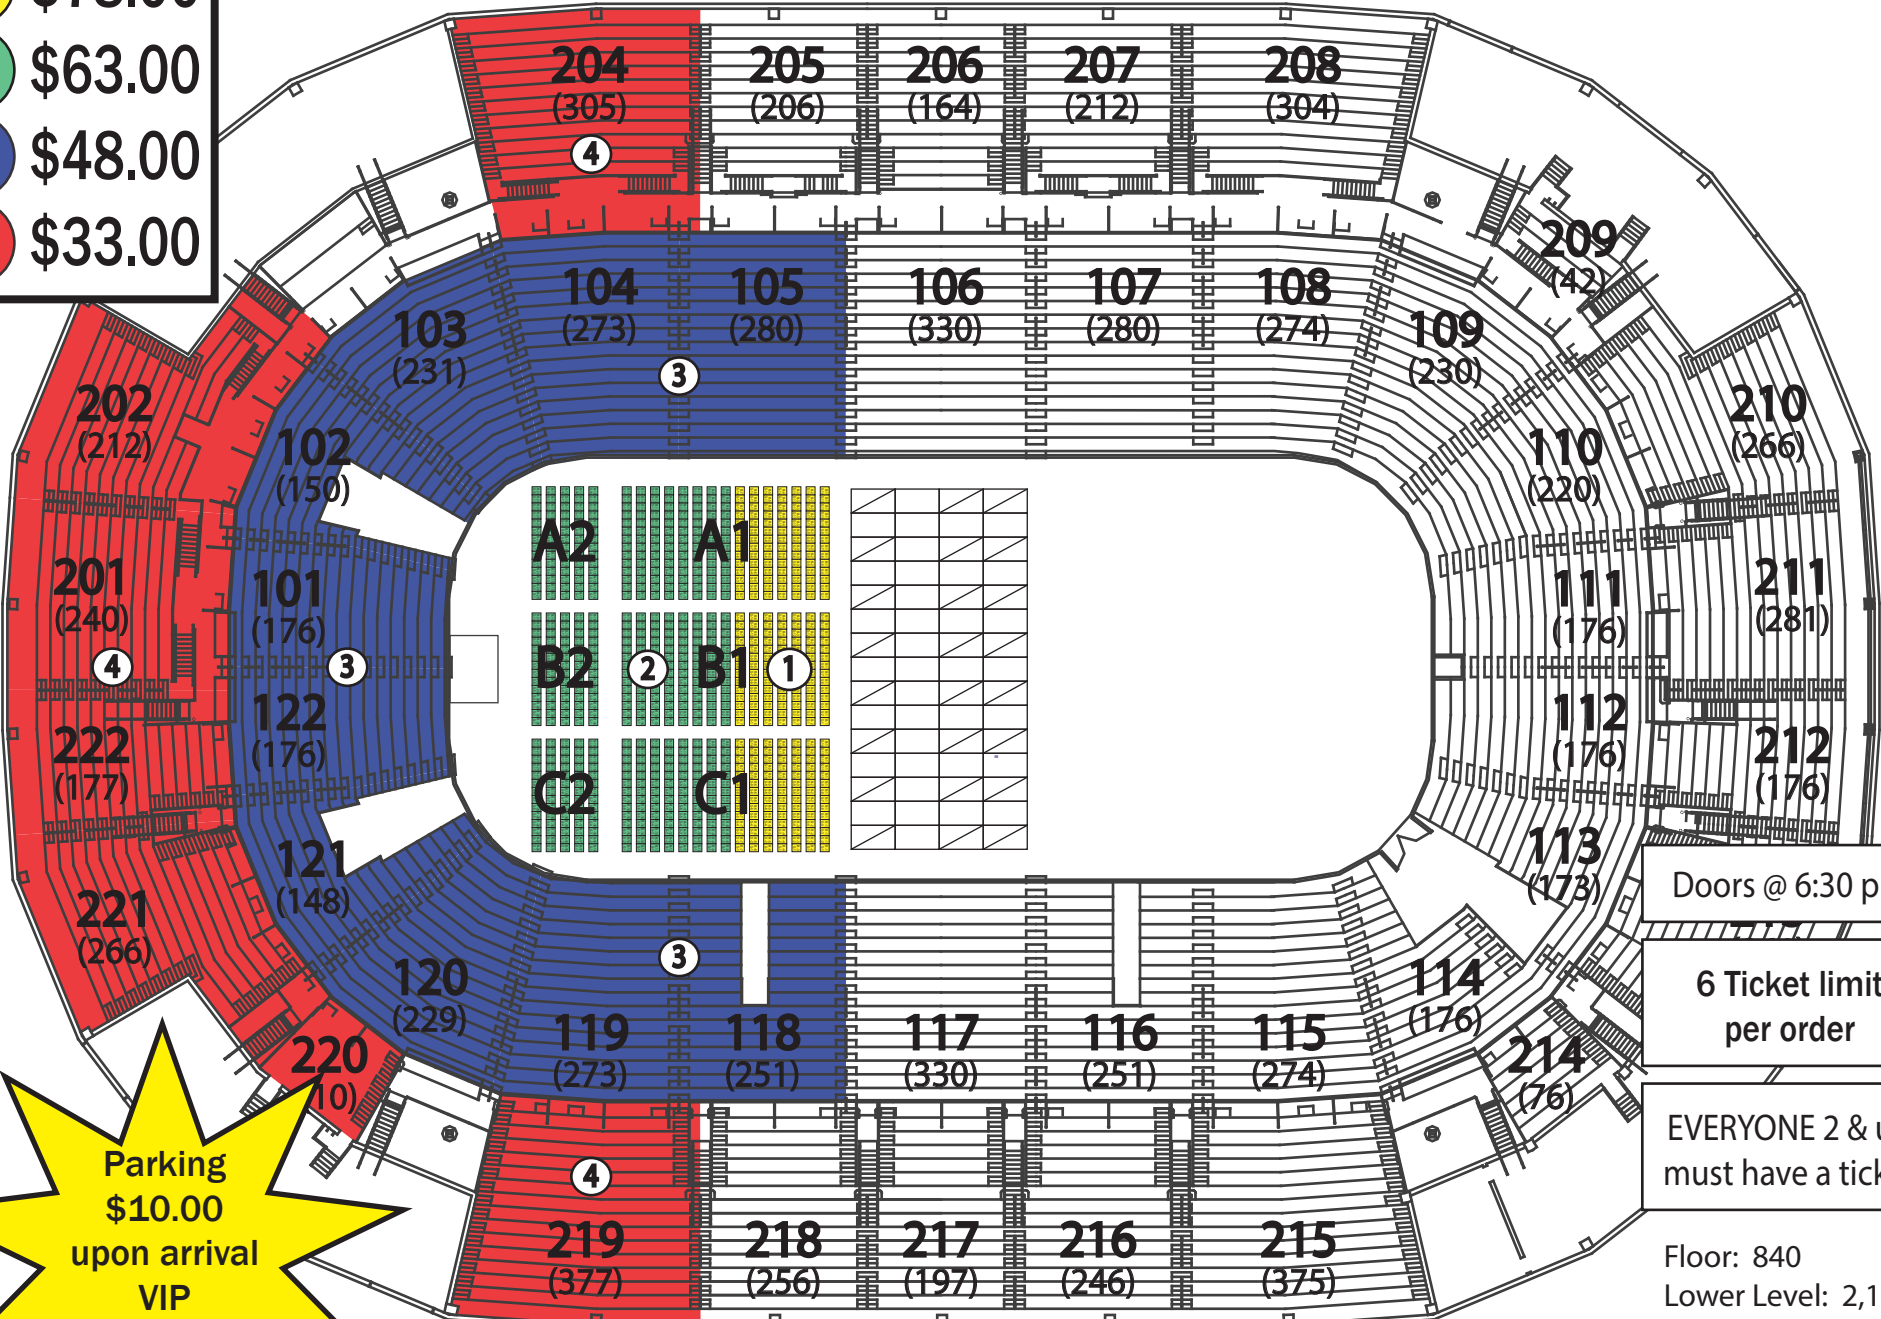

****Ticket Prices Include \$3.00 in Fees****

- 1** \$78.00
- 2** \$63.00
- 3** \$48.00
- 4** \$33.00

Parking \$10.00 upon arrival
VIP \$20.00

Doors @ 6:30 pm
6 Ticket limit per order
EVERYONE 2 & up must have a ticket

Floor: 840
Lower Level: 2,187
Upper Level: 1,587
Total: 4,614

Tracy Lawrence & Neal McCoy

Friday, June 19th, 2020 @ 7:30 pm

On-sale: February 28 @ 10am
Pre-sale: Feb. 27 10am - 10pm