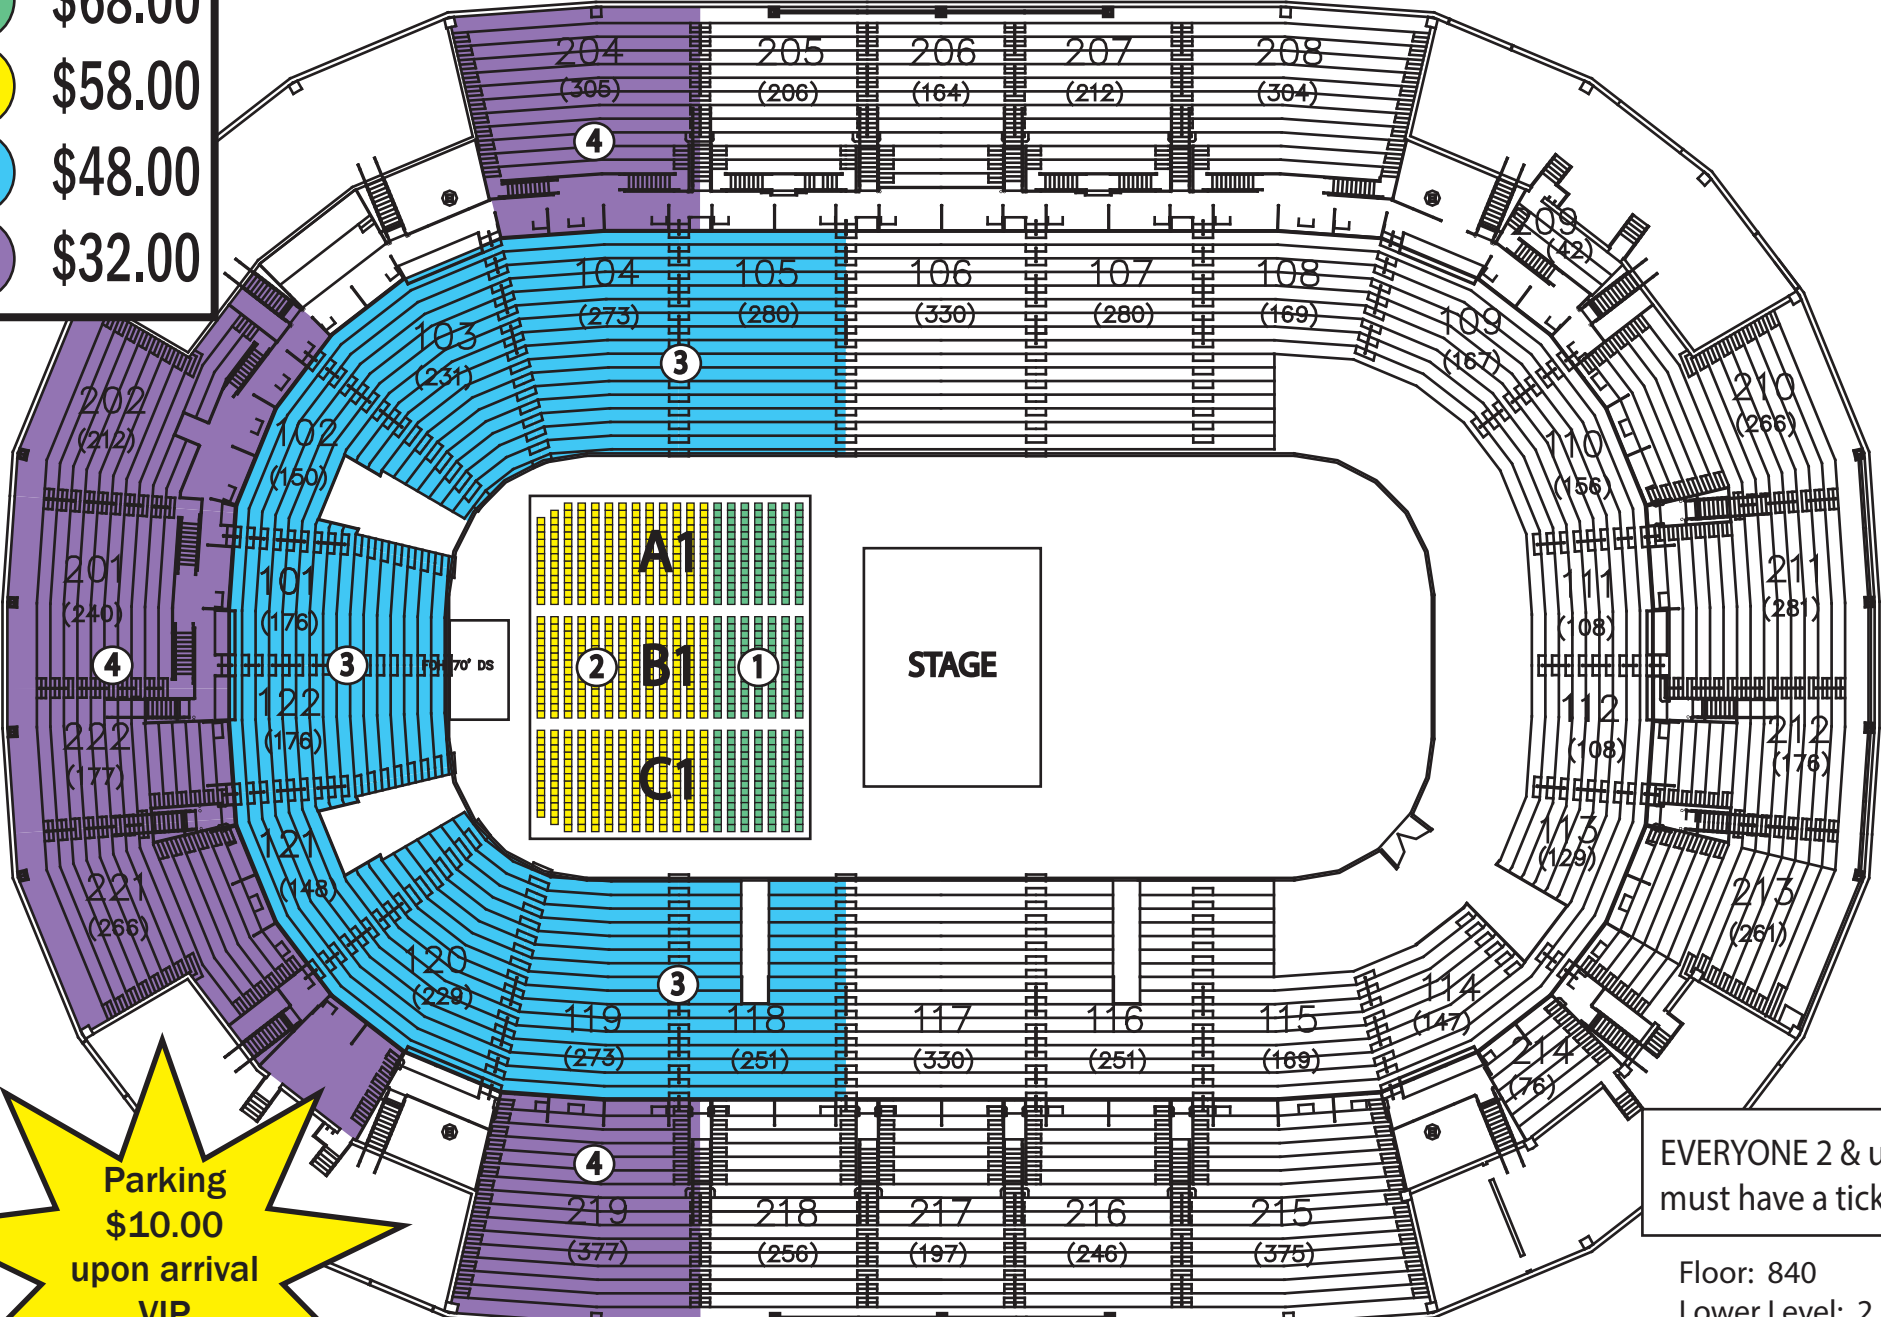

****Ticket Prices Include \$3.00 in Fees****

- 1** \$68.00
- 2** \$58.00
- 3** \$48.00
- 4** \$32.00

Parking \$10.00 upon arrival
VIP \$20.00

EVERYONE 2 & up must have a ticket

Floor: 840
 Lower Level: 2,187
 Upper Level: 1,577
 Total: 4,604

The Musical by **QUEEN** AND Ben Elton
WE WILL ROCK YOU
 seen by over 16 MILLION people in 19 COUNTRIES and featuring 24 of QUEEN'S greatest hits!
 Saturday SEPTEMBER 21
THE FAMILY ARENA
 FAMILYARENA.COM